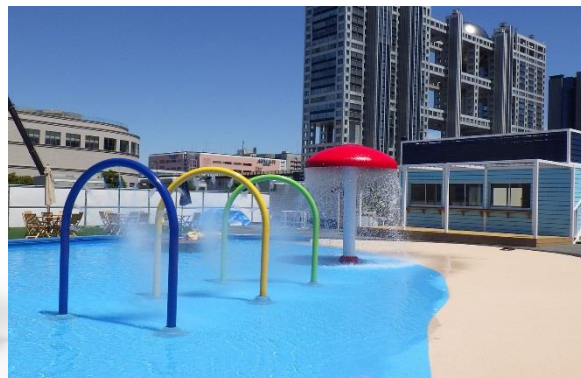

会社概要

From the Joy To the Health

- 承認事業：平成19年1月18日 中小企業庁・中小企業新事業活動促進法に基づく経営革新計画・中小企業の新たな事業活動促進に関する法律（平成11年法律第9条第3項の規定）により岐阜県より承認される
- (一社) 日本公園施設業協会会員
  SP表示認定企業 / SPL表示認定企業
- 営業内容：リゾート型キャンピング施設販売・施工
  遊び環境デザイン設計・施工
  高耐久遊具企画・デザイン・製造
  各種幼児施設設計・施工
  屋外型フィットネス器具販売
  ウォーターパーク遊具企画・施工